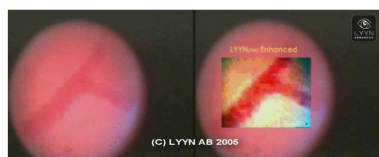

In large and in small, even as small as in a microscope, what ever your need is, LYYN V.E.T. provides a better view